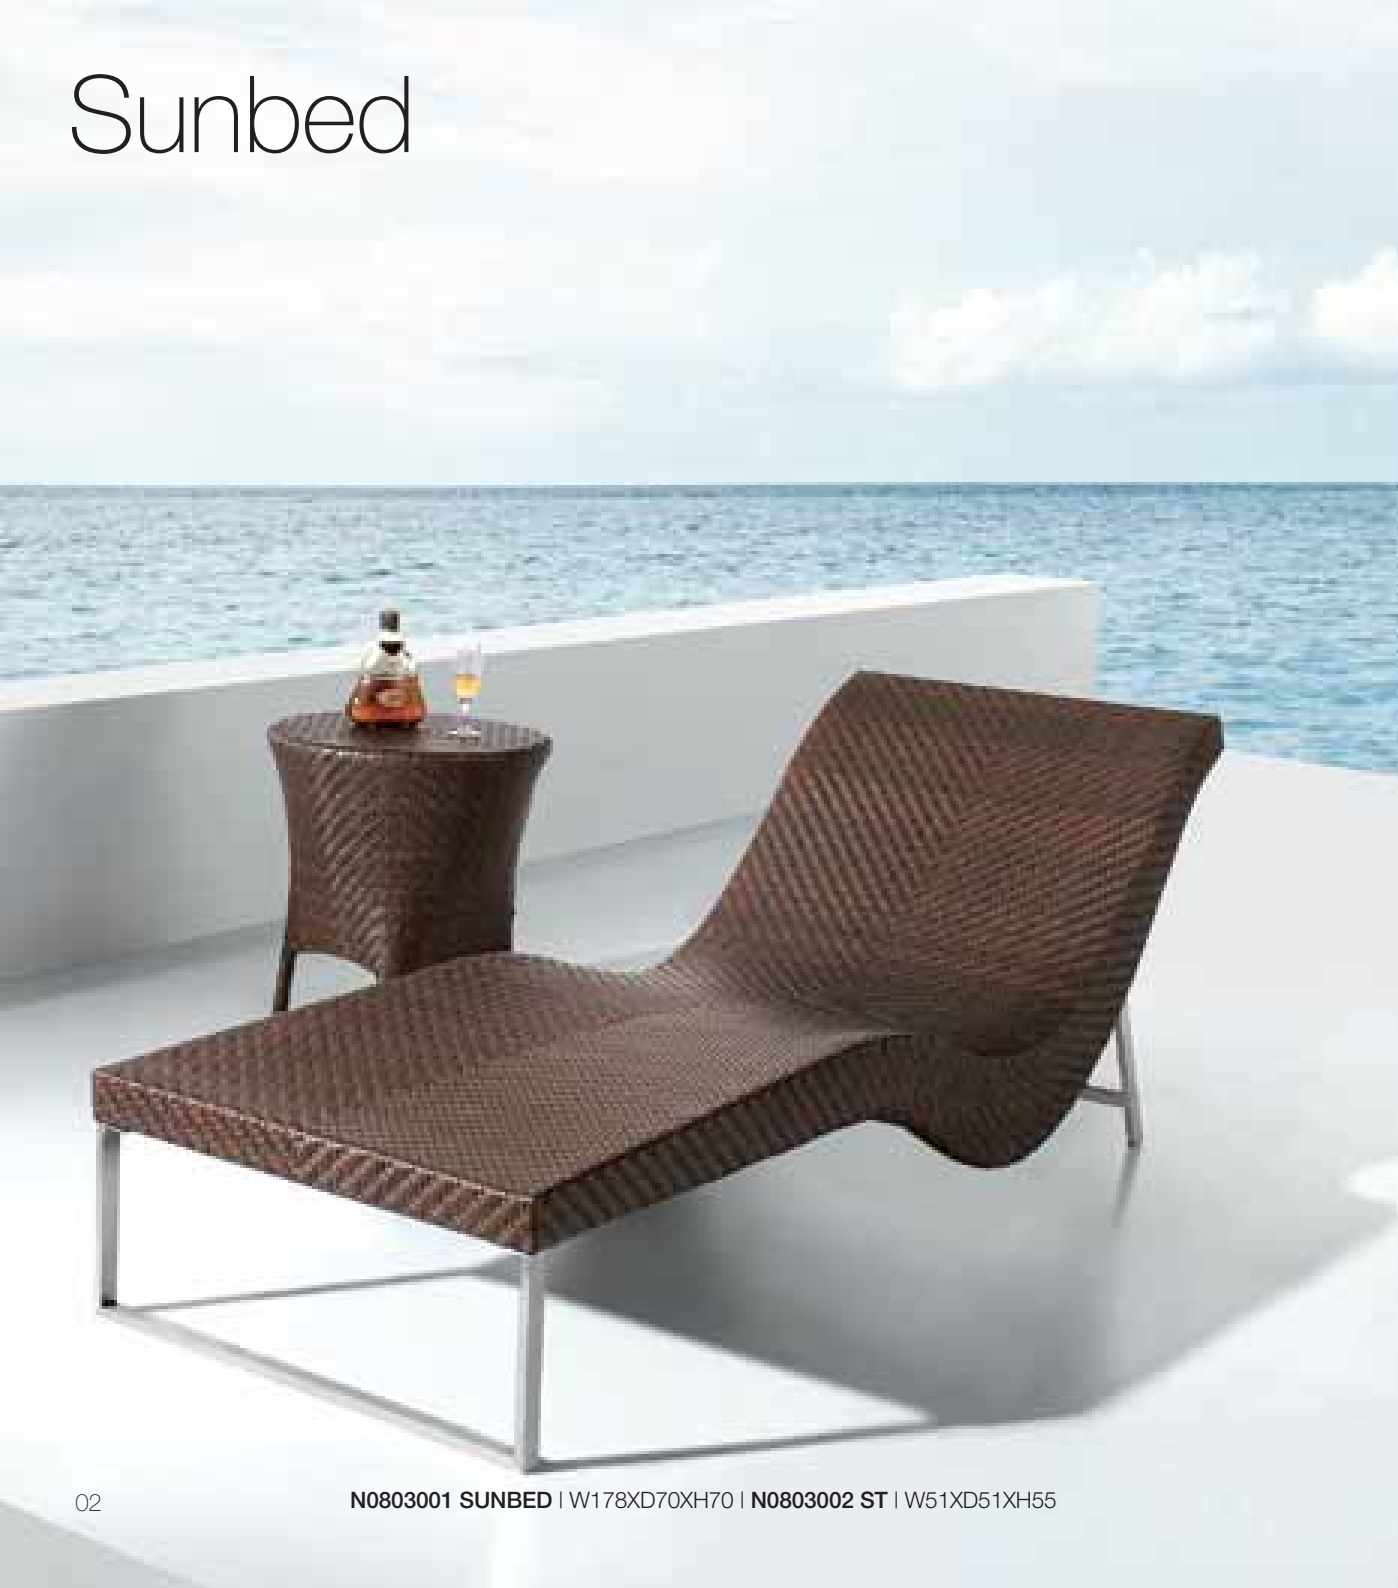

SUNBED.....	02-03
LIVING.....	04-05
DINING.....	06-07
PATIO/BALCONY.....	08-09
CHAIR.....	10-11
TABLE.....	10-11
BAR.....	12-13
GAZEBO.....	12-13

Sunbed

02

N0803001 SUNBED | W178XD70XH70 | **N0803002 ST** | W51XD51XH55