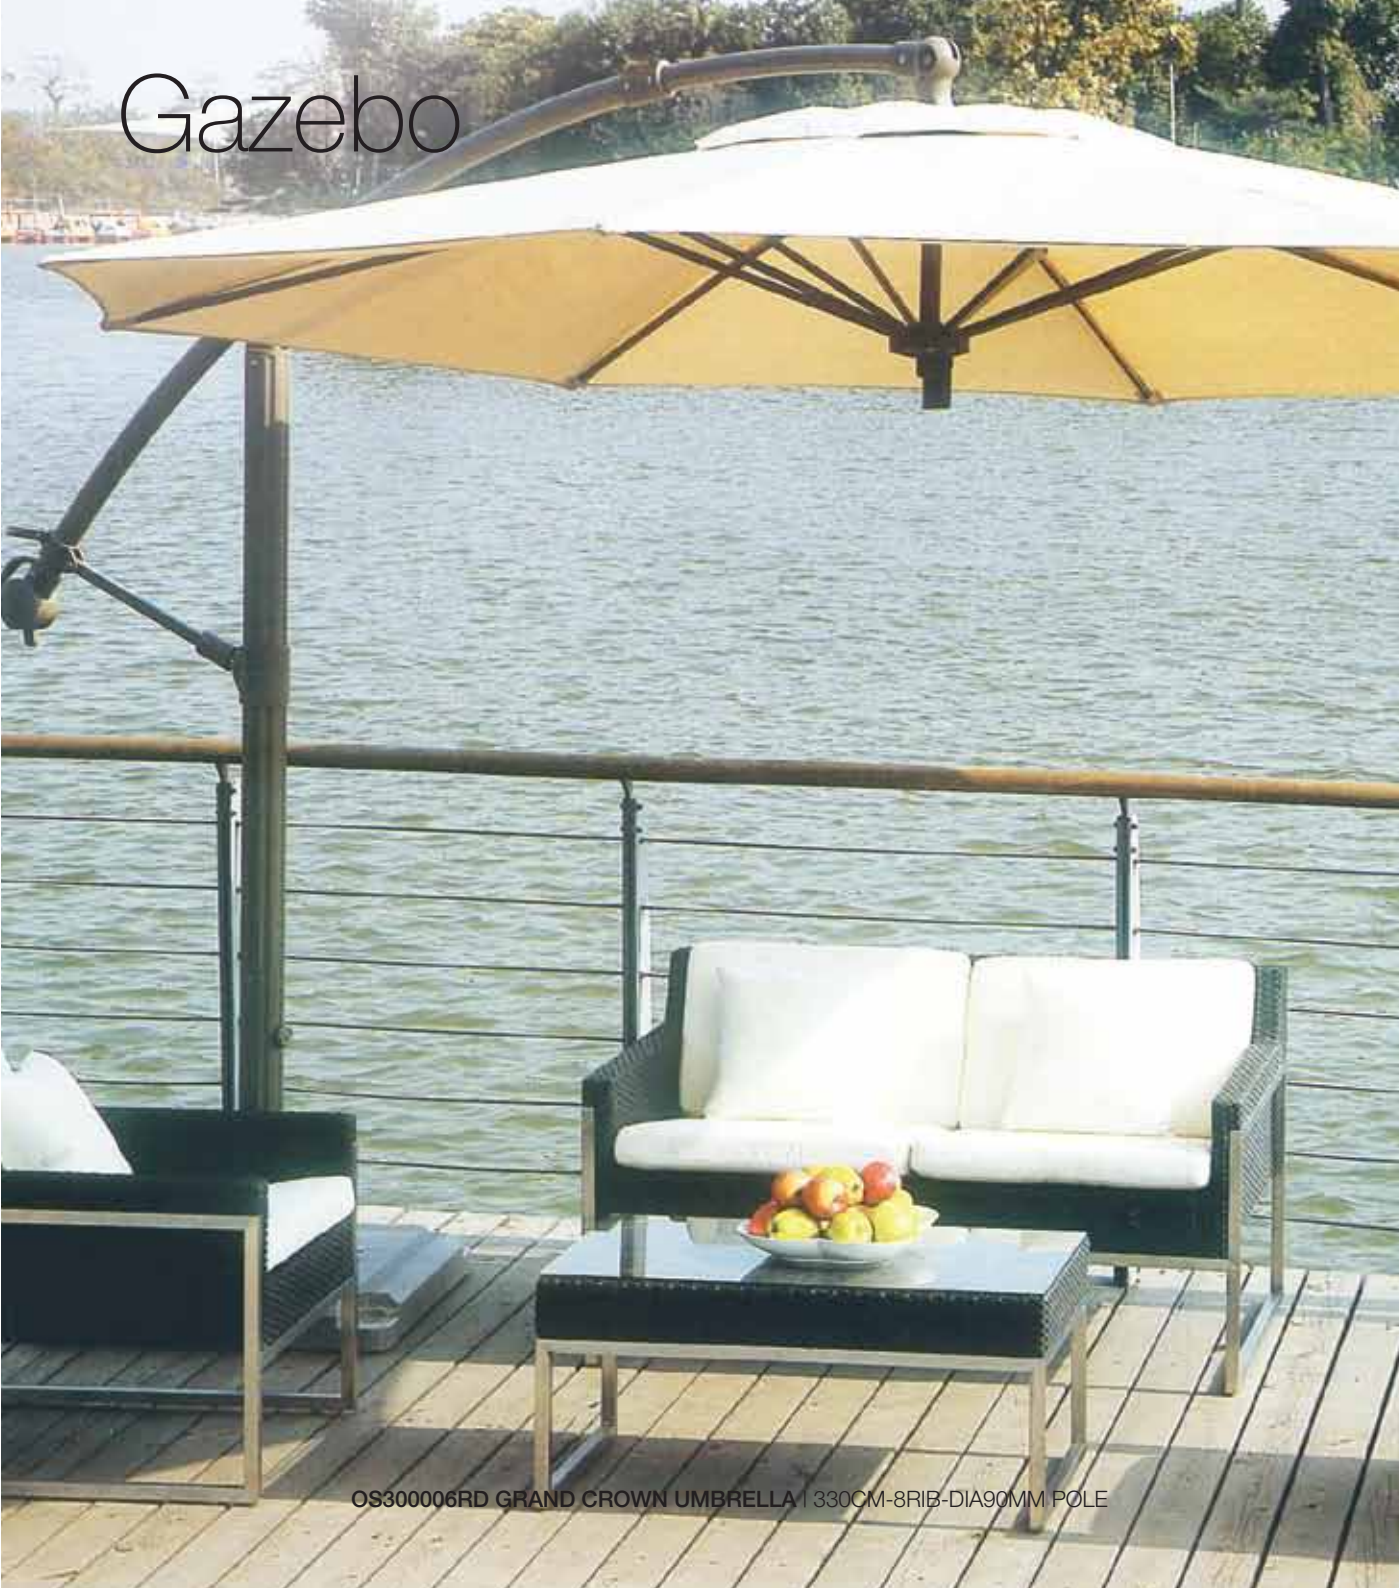

# Gazebo

OS300006RD GRAND CROWN UMBRELLA | 330CM-8RIB-DIA90MM POLE

MY-SU02 | DIA300

MY9160 | DIA300

9'DIA CANTILENER UMBRELLA  
WITH GRANITE BASE

studio   
You design. We deliver.

FOR INFORMATION ON OUR COMPLETE RANGE PLEASE CONTACT: