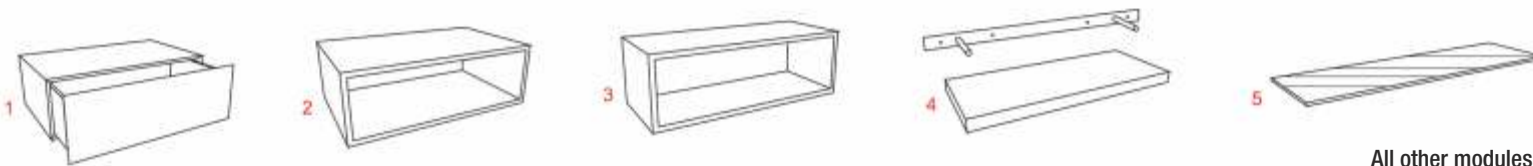

Color palette of module 1 facia
All other modules 2,3 and 4 available only in walnut veneer finish.

Module 1
Standard Free Standing Unit With Drawer
Size: 75cm x 45cm x 25cm
Finish-
1 - Walnut Veneer Body and Black Drawer front
2 - Walnut Veneer Body and White Drawer front
3 - Veneer Body and Veneer Drawer front