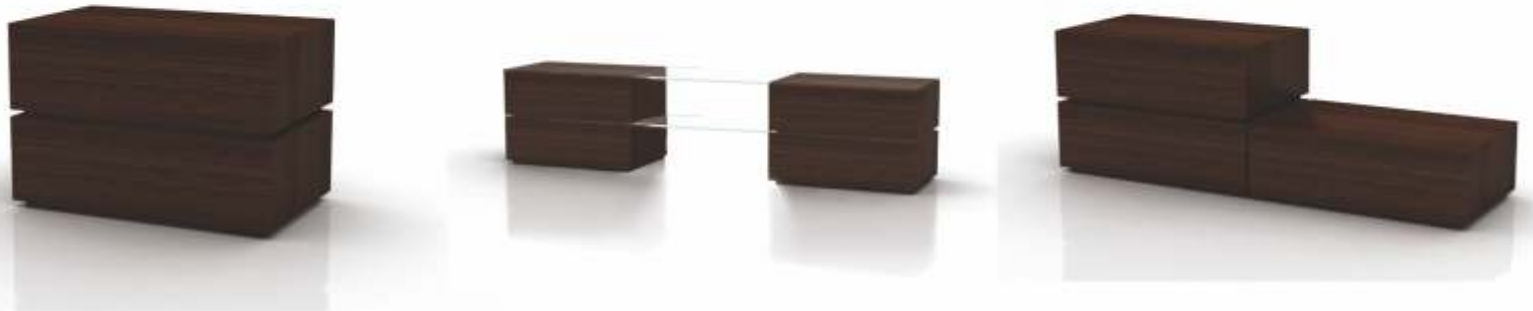

Color palette of module 1 facia
All other modules 2,3 and 4 available only in walnut veneer finish.

Module 1
Standard Free Standing Unit With Drawer
Size: 75cm x 45cm x 25cm
Finish-
1 - Walnut Veneer Body and Black Drawer front
2 - Walnut Veneer Body and White Drawer front
3 - Veneer Body and Veneer Drawer front