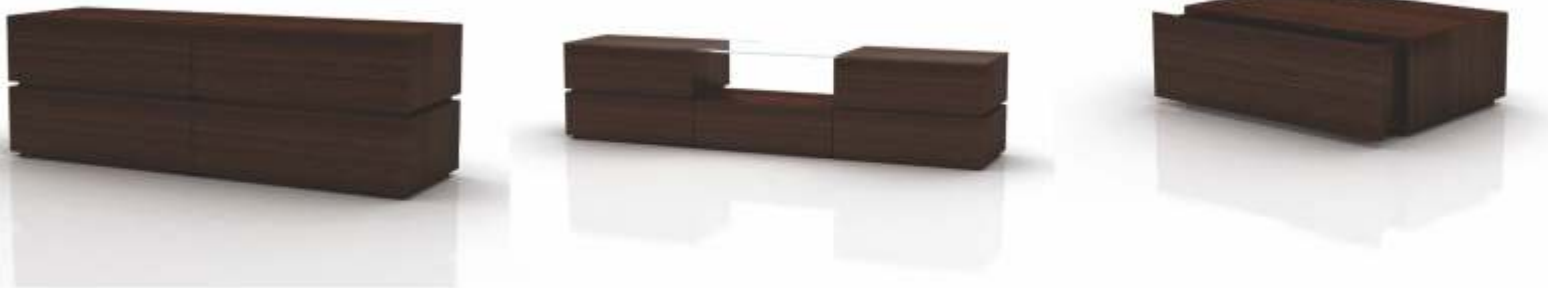

Color palette of module 1 facia
All other modules 2,3 and 4 available only in walnut veneer finish.

Module 1
Standard Free Standing Unit With Drawer
Size: 75cm x 45cm x 25cm
Finish-
1 - Walnut Veneer Body and Black Drawer front
2 - Walnut Veneer Body and White Drawer front
3 - Veneer Body and Veneer Drawer front